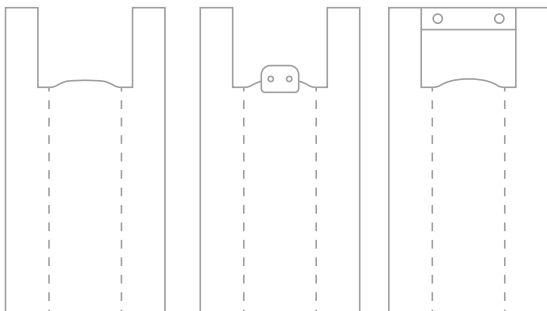

T-shirt bags

**It's a classic that never
lets you down.**

T-shirt bags

Materials

LDPE, HDPE, RECYCLED, BIOCOMPOSTABLE

Dimensions

Total width: Min: 25mm - Max: 1000mm
Lenght: Min: 300mm - Max: 1000mm

Thickness

Min: 8µm - Max: 50µm

Print

1 Ink (1 side) - 8 Inks (2 sides)

Formats

Bag without block

Bag with block

Bag with bar block

Certifications