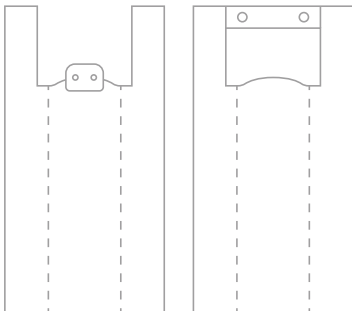

Produce T-shirt bags with block

Produce t-shirt bags with block

Materials

LDPE, HDPE, BIOCOMPOSTABLE

Dimensions

Total width: Min: 25 - Max: 100 mm
Length: Min: 300mm - Max: 1000mm

Thickness

Min: 8µm - Max: 50µm

Print

1 Ink (1 side) - 8 Inks (2 sides)

Formats

Bag with block

Bag with bar block